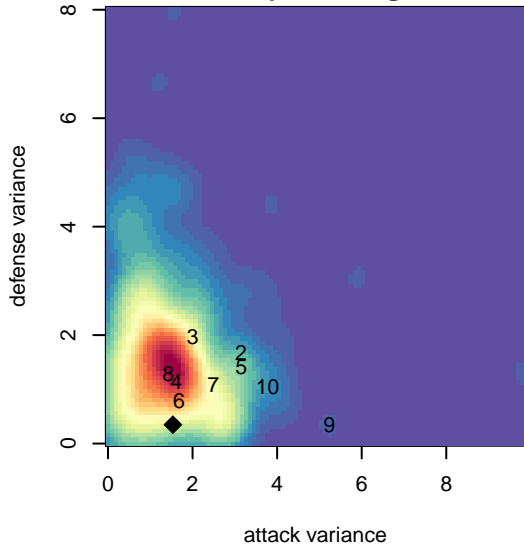

Crossfire Oregon Green I WUSC Arsenal B97

Crossfire Oregon
 Lake Oswego, OR
 B97 total strength=1995
 attack=60.53 defense=65.39
 spr league = Win OYS B97 Premier
 notes= OSSA; Brazeau 2013

alt names used:
 Crossfire Oregon 97 Green I
 Crossfire Oregon 97 Green I
 Crossfire Oregon Green 1
 CROSSFIRE OREGON97 GREEN I
 Crossfire Oregon 97 Green I
 CROSSFIRE OREGON 97 GREEN I (OR)

Venues played:
 2013 OPL State Cup U16
 2014 Showcase of Champions U16 Red
 2014 NWCL U17
 2014 Portland Winter Showcase U17
 2014 Win OYS B97 Premier
 2014 OYS State Cup B97

Crossfire Oregon Green I WUSC Arsenal B97
 Dots are actual minus expected GF (blue circles) and GA (red triangles).
 Blue line is smoothed change in attack strength. Red is smoothed change in defense strength.

**attack and defense variance (black dot)
relative to other teams
and top 10 in region**

**attack and defense rating
relative to others at age
and all opponents in last 13 months**

**attack and defense rating
relative to others at age
and all opponents in last 13 months**

Performance relative to 13 month average

Performance relative to 13 month average

Distribution of opponents
 Red = Lose zone, Blue = Win zone, Green = Even
 Black line separates win/lose zones

lot. A=Neither has attack advantage, B=Opponent has both attack and defense advantage, C=Opponent has both attack and defense disadvantage, D=Both have