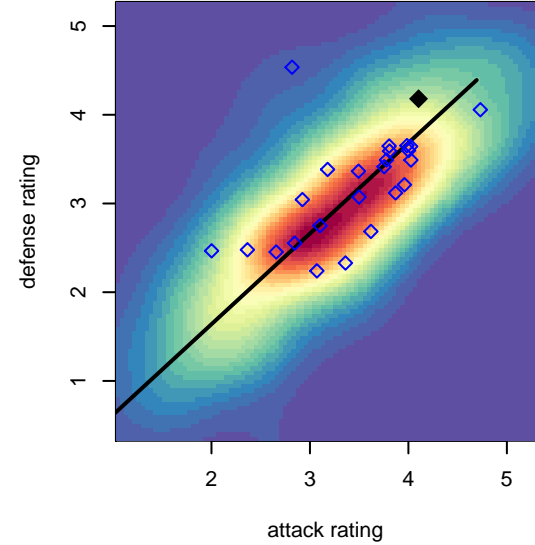

Crossfire Oregon Green I WUSC Arsenal B97

Crossfire Oregon
 Lake Oswego, OR
 B97 total strength=1995
 attack=60.53 defense=65.39
 spr league = Win OYS B97 Premier
 notes= OSSA; Brazeau 2013

alt names used:
 Crossfire Oregon 97 Green I
 Crossfire Oregon 97 Green I
 Crossfire Oregon Green 1
 CROSSFIRE OREGON97 GREEN I
 Crossfire Oregon 97 Green I
 CROSSFIRE OREGON 97 GREEN I (OR)

Venues played:
 2013 OPL State Cup U16
 2014 Showcase of Champions U16 Red
 2014 NWCL U17
 2014 Portland Winter Showcase U17
 2014 Win OYS B97 Premier
 2014 OYS State Cup B97

Crossfire Oregon Green I WUSC Arsenal B97
 Dots are actual minus expected GF (blue circles) and GA (red triangles).
 Blue line is smoothed change in attack strength. Red is smoothed change in defense strength.

**attack and defense variance (black dot)
relative to other teams
and top 10 in region**

**attack and defense rating
relative to others at age
and all opponents in last 13 months**

**attack and defense rating
relative to others at age
and all opponents in last 13 months**

Performance relative to 13 month average

Performance relative to 13 month average

Distribution of opponents
 Red = Lose zone, Blue = Win zone, Green = Even
 Black line separates win/lose zones

lot. A=Neither has attack advantage, B=Opponent has both attack and defense advantage, C=Opponent has both attack and defense disadvantage, D=Both have