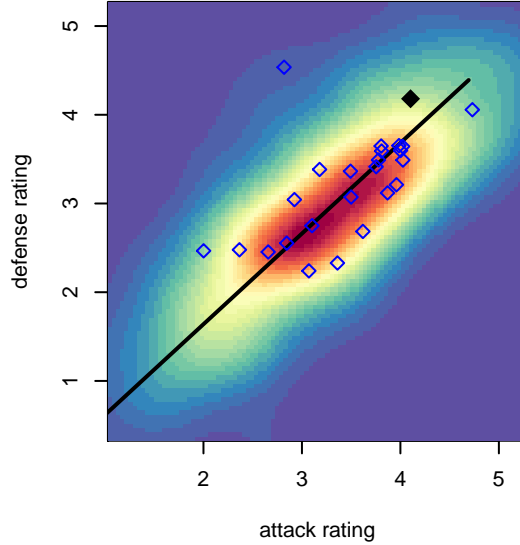

Crossfire Oregon Green I WUSC Arsenal B97

Crossfire Oregon
 Lake Oswego, OR
 B97 total strength=1995
 attack=60.53 defense=65.39
 spr league = Win OYS B97 Premier
 notes= OSSA; Brazeau 2013

alt names used:
 Crossfire Oregon 97 Green I
 Crossfire Oregon 97 Green I
 Crossfire Oregon Green 1
 CROSSFIRE OREGON97 GREEN I
 Crossfire Oregon 97 Green I
 CROSSFIRE OREGON 97 GREEN I (OR)

Venues played:
 2013 OPL State Cup U16
 2014 Showcase of Champions U16 Red
 2014 NWCL U17
 2014 Portland Winter Showcase U17
 2014 Win OYS B97 Premier
 2014 OYS State Cup B97

Crossfire Oregon Green I WUSC Arsenal B97
 Dots are actual minus expected GF (blue circles) and GA (red triangles).
 Blue line is smoothed change in attack strength. Red is smoothed change in defense strength.

**attack and defense variance (black dot)
relative to other teams
and top 10 in region**

**attack and defense rating
relative to others at age
and all opponents in last 13 months**

**attack and defense rating
relative to others at age
and all opponents in last 13 months**

Performance relative to 13 month average

Performance relative to 13 month average

Distribution of opponents
 Red = Lose zone, Blue = Win zone, Green = Even
 Black line separates win/lose zones

lot. A=Neither has attack advantage, B=Opponent has both attack and defense advantage, C=Opponent has both attack and defense disadvantage, D=Both have