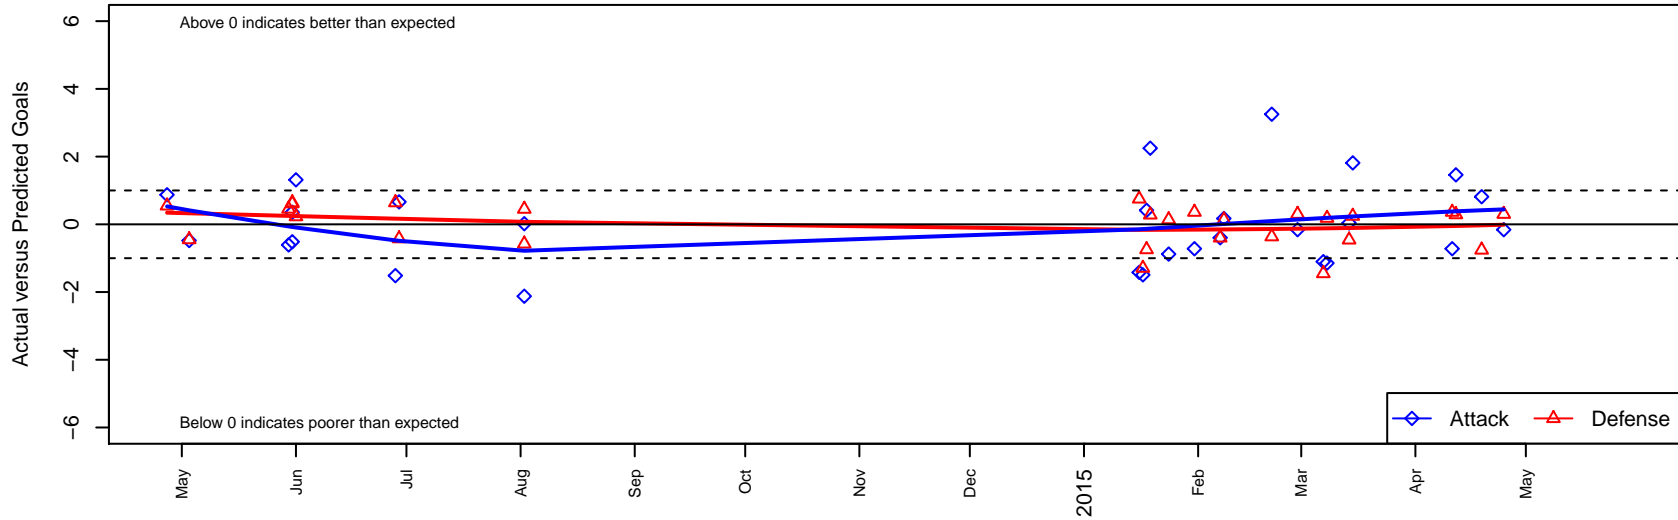

Crossfire Oregon Green I WUSC Arsenal B97

Crossfire Oregon
 Lake Oswego, OR
 B97 total strength=1995
 attack=60.53 defense=65.39
 spr league = Win OYS B97 Premier
 notes= OSSA; Brazeau 2013

alt names used:
 Crossfire Oregon 97 Green I
 Crossfire Oregon 97 Green I
 Crossfire Oregon Green 1
 CROSSFIRE OREGON97 GREEN I
 Crossfire Oregon 97 Green I
 CROSSFIRE OREGON 97 GREEN I (OR)

Venues played:
 2013 OPL State Cup U16
 2014 Showcase of Champions U16 Red
 2014 NWCL U17
 2014 Portland Winter Showcase U17
 2014 Win OYS B97 Premier
 2014 OYS State Cup B97

Crossfire Oregon Green I WUSC Arsenal B97
 Dots are actual minus expected GF (blue circles) and GA (red triangles).
 Blue line is smoothed change in attack strength. Red is smoothed change in defense strength.

**attack and defense variance (black dot)
relative to other teams
and top 10 in region**

**attack and defense rating
relative to others at age
and all opponents in last 13 months**

**attack and defense rating
relative to others at age
and all opponents in last 13 months**

Performance relative to 13 month average

Performance relative to 13 month average

Distribution of opponents
 Red = Lose zone, Blue = Win zone, Green = Even
 Black line separates win/lose zones

lot. A=Neither has attack advantage, B=Opponent has both attack and defense advantage, C=Opponent has both attack and defense disadvantage, D=Both have