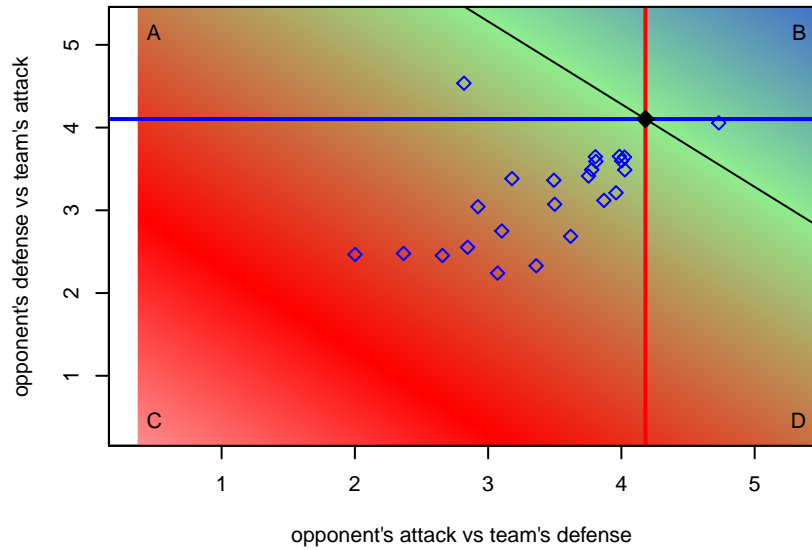

Crossfire Oregon Green I WUSC Arsenal B97

Crossfire Oregon
 Lake Oswego, OR
 B97 total strength=1995
 attack=60.53 defense=65.39
 spr league = Win OYS B97 Premier
 notes= OSSA; Brazeau 2013

alt names used:
 Crossfire Oregon 97 Green I
 Crossfire Oregon 97 Green I
 Crossfire Oregon Green 1
 CROSSFIRE OREGON97 GREEN I
 Crossfire Oregon 97 Green I
 CROSSFIRE OREGON 97 GREEN I (OR)

Venues played:
 2013 OPL State Cup U16
 2014 Showcase of Champions U16 Red
 2014 NWCL U17
 2014 Portland Winter Showcase U17
 2014 Win OYS B97 Premier
 2014 OYS State Cup B97

Crossfire Oregon Green I WUSC Arsenal B97
 Dots are actual minus expected GF (blue circles) and GA (red triangles).
 Blue line is smoothed change in attack strength. Red is smoothed change in defense strength.

**attack and defense variance (black dot)
relative to other teams
and top 10 in region**

**attack and defense rating
relative to others at age
and all opponents in last 13 months**

**attack and defense rating
relative to others at age
and all opponents in last 13 months**

Performance relative to 13 month average

Performance relative to 13 month average

Distribution of opponents
 Red = Lose zone, Blue = Win zone, Green = Even
 Black line separates win/lose zones

lot. A=Neither has attack advantage, B=Opponent has both attack and defense advantage, C=Opponent has both attack and defense disadvantage, D=Both have